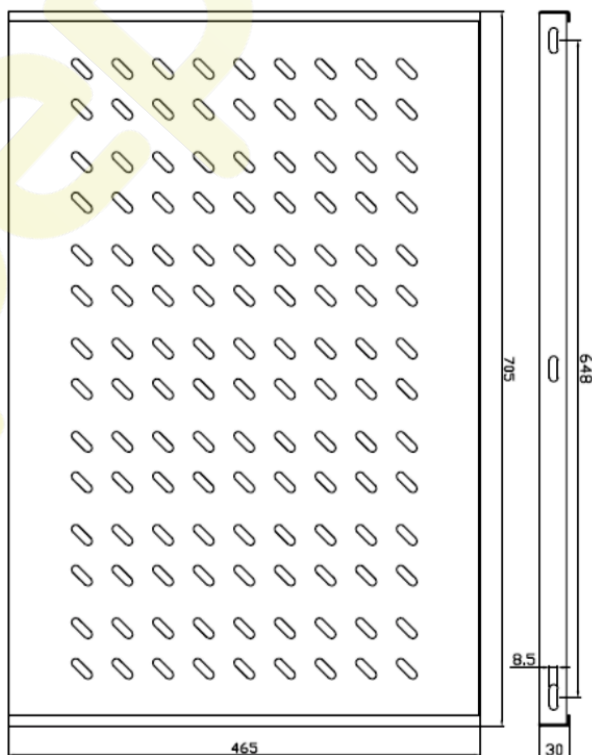

### Características

Bandeja fija perforada 1U

grosor de 1.2 mm

Acero laminado en frío

Para armario rack de 19 pulgadas

### Dibujos técnicos

(Unit: mm)

## Datos técnicos

Material: Cold rolled steel, 1.2mm thickness

Suit for 19inch 600\*1000mm depth floor rack

Size: 465\*705\*30mm

Fixed method: four corners to be fixed by screws

Surface: Degrease, acid picking, rust prevention and parkerizing pure water cleaning, static electricity powder coating.

With 4sets screws and nuts Black color

Carton size: 745\*205\*495 mm

Packing method: 1pcs/inner box, 5pcs /Carton

Referencia	Código EAN	Uds. caja	Dimensiones
RAC-00100-PFI	8436539910497	5	465x705x30 mm