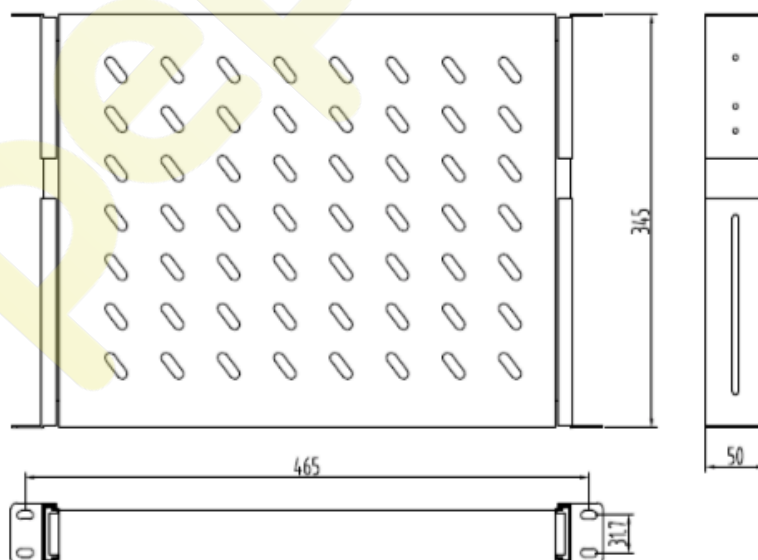

Bandeja deslizante para armario pie fondo 60cm

Características

Bandeja movable perforada 1U

grosor de 1.5 mm bandeja y 1.8 para el raíl.

Acero laminado en frío

Para armario rack de 19 pulgadas

Dibujos técnicos

(Unit: mm)

Datos técnicos

Material: Cold rolled steel, 1.5 mm thickness for shelf, 1.8 mm thickness for rail bracket

Suit for 19inch 600*600mm depth floor rack

Size: 465*345*50mm

Fixed method: four screws to be fixed on the mounting rail

Surface: Degrease, acid picking, rust prevention and parkerizing pure water cleaning, static electricity powder coating.

With 4sets screws and nuts

Black color

Carton size: 520*400*595 mm

Packing method: 1pcs/inner box, 10pcs /Carton

Referencia	Código EAN	Uds. caja	Dimensiones
RAC-00060-PMO	8436539910459	10	520x400x595 mm