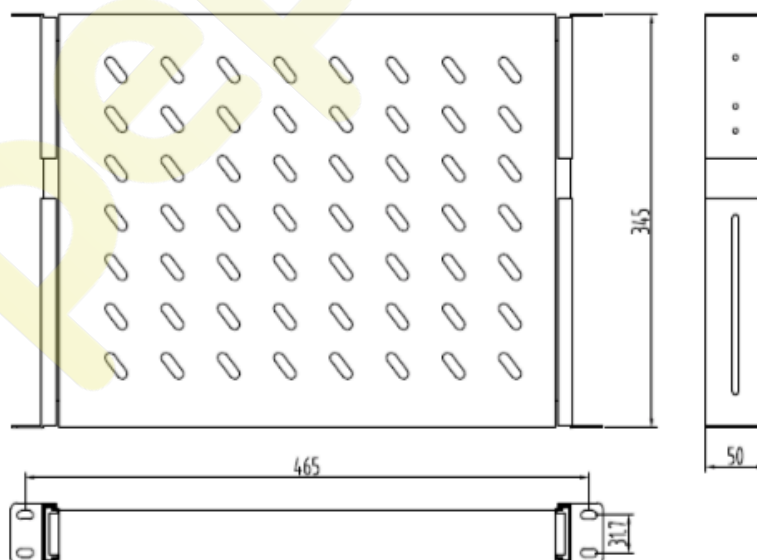

### Características

Bandeja movable perforada 1U

grosor de 1.5 mm bandeja y 1.8 para el raíl.

Acero laminado en frío

Para armario rack de 19 pulgadas

### Dibujos técnicos

(Unit: mm)

## Datos técnicos

Material: Cold rolled steel, 1.5 mm thickness for shelf, 1.8 mm thickness for rail bracket

Suit for 19inch 600\*600mm depth wall mounted cabinet

Size: 465\*345\*50mm

Fixed method: four screws to be fixed on the mounting rail

Surface: Degrease, acid picking, rust prevention and parkerizing pure water cleaning, static electricity powder coating.

With 4sets screws and nuts

Black color

Carton size: 520\*400\*595 mm

Packing method: 1pcs/inner box, 10pcs /Carton