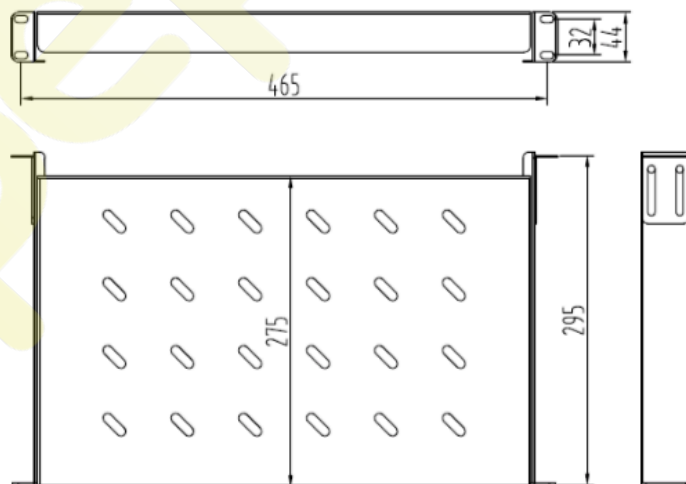

Bandeja deslizante para armario mural fondo 45cm

Características

Bandeja movable perforada 1U

grosor de 1.5 mm bandeja y 1.8 para el raíl.

Acero laminado en frío

Para armario rack de 19 pulgadas

Dibujos técnicos

(Unit: mm)

Datos técnicos

Material: Cold rolled steel, 1.5 mm thickness for shelf, 1.8 mm thickness for rail bracket

Suit for 19inch 600*450mm depth wall mounted cabinet

Size: 465*295*50mm

Fixed method: four screws to be fixed on the mounting rail

Surface: Degrease, acid picking, rust prevention and parkerizing pure water cleaning, static electricity powder coating.

With 4sets screws and nuts

Black color

Carton size: 520*330*595 mm

Packing method: 1pcs/inner box, 10pcs /Carton

Referencia	Código EAN	Uds. caja	Dimensiones
RAC-00045-MO	8436539912835	10	465x295x50 mm