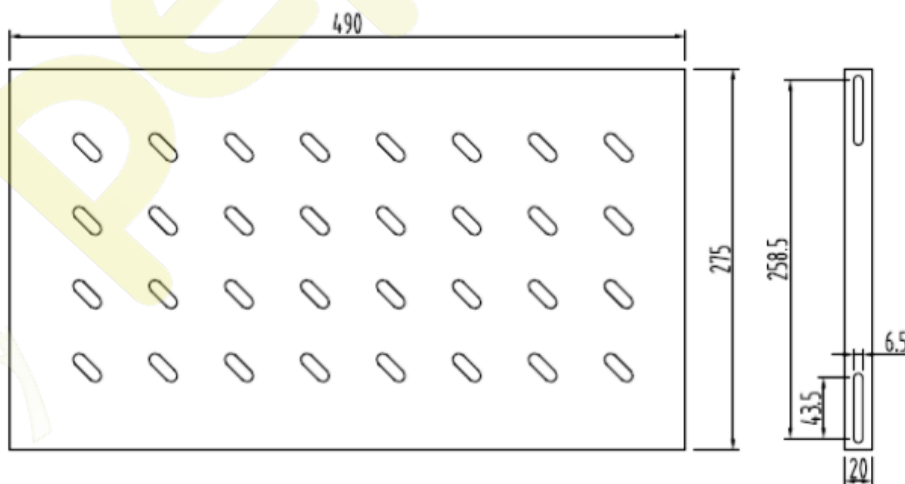

Bandeja fija para armario mural fondo 45cm

Características

Bandeja fija perforada 1U

grosor de 1.2 mm

Acero laminado en frío

Para armario rack de 19 pulgadas

Dibujos técnicos

(Unit: mm)

Datos técnicos

Material: Cold rolled steel, 1.2mm thickness

Suit for 19inch 600*450 mm depth wall rack

Size: 490*275*20 mm

Fixed method: four corners to be fixed by screws

Surface: Degrease, acid picking, rust prevention and parkerizing pure water cleaning, static electricity powder coating.

With 4sets screws and nuts Black color

Carton size: 500*200*380 mm

Packing method: 1pcs/inner box, 10 pcs /Carton

Referencia	Código EAN	Uds. caja	Dimensiones
RAC-00045-FI	8436539914402	10	490x275x20 mm

Made in China.